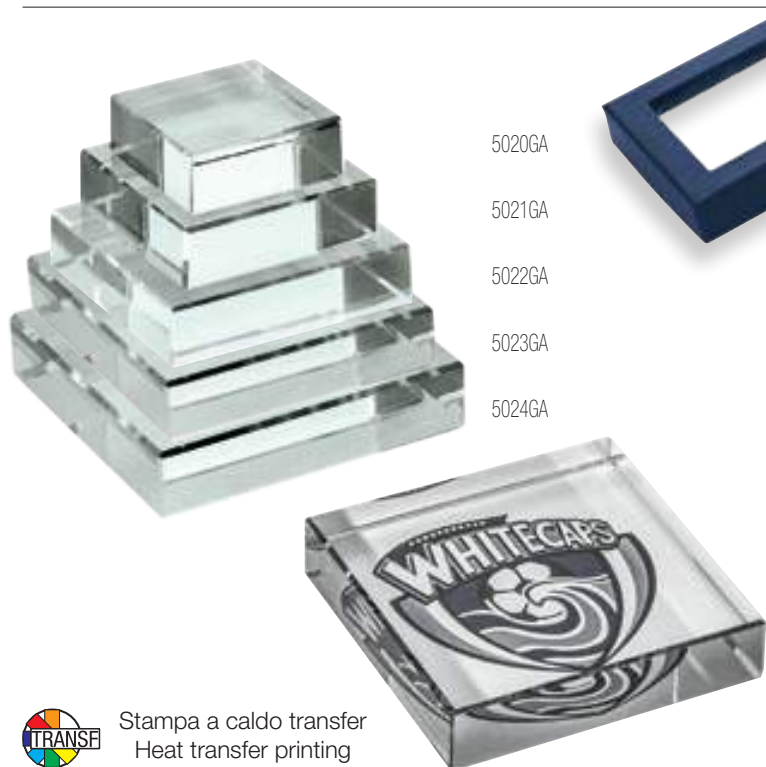

Serie **5020GA**

Serie **8120GA**

- 5020GA
- 5021GA
- 5022GA
- 5023GA
- 5024GA